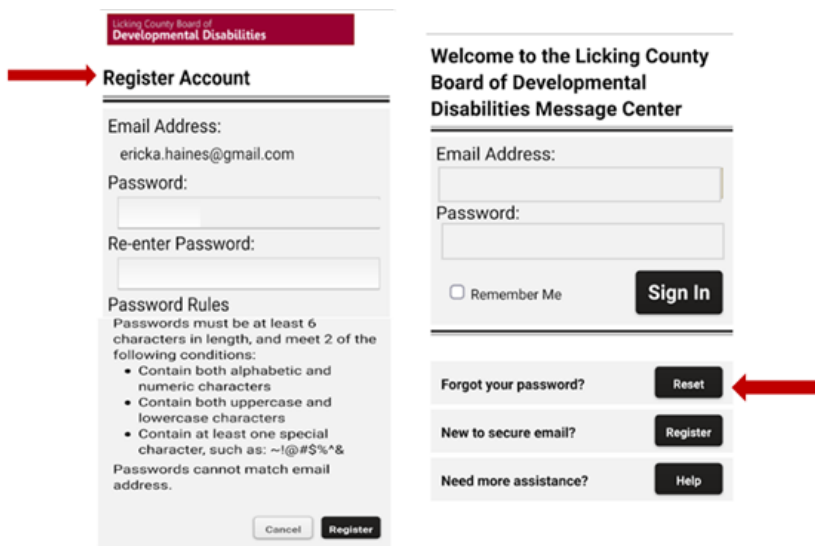

LICKING COUNTY
— Board of —
DEVELOPMENTAL DISABILITIES

Using our secure email portal Zix

You will receive an email notifying you that you have received a secure message from LCBDD and you will want to click the “Open Message” button

If you have not registered for an account, you will be asked to register by creating a password. If you have registered then you will want to sign in. Forgot your password? There is a “Reset” button that will help reset your password.